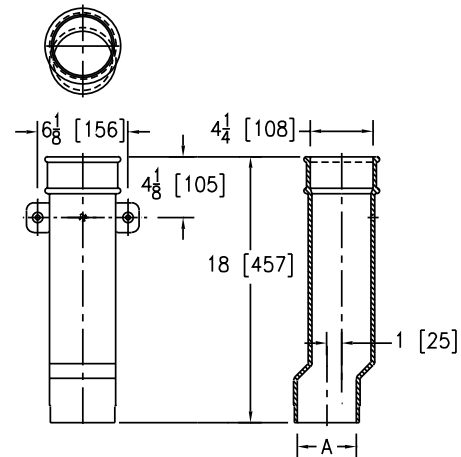

### ENGINEERING SPECIFICATION

Zurn Z191 5" x 4" x 24" downspout boot features Dura-Coated cast iron body and strap with 1/4" diameter cast holes for flat-head bolts.

Product Designation	Dimensions in inches [mm]		Approximate Weight lb [kg]
	Size	A	
-24	5 [127] x 4 [102] x 24 [610]	4 [102]	30 [14]

## Z191-RD 4" X 18" DOWNSPOUT BOOT

### ENGINEERING SPECIFICATION

Zurn Z191-RD 4" x 18" downspout boot features Dura-Coated cast iron body, round inlet and outlet, and strap with 1/4" diameter cast holes for flat-head bolts.

Product Designation	Dimensions in inches [mm]		Approximate Weight lb [kg]
	Size	A	
-18	4 [102] x 18 [457]	4 [102]	20 [9]

PREFIXES	DESCRIPTION	A PIPE SIZE	LIST PRICE
Z191-RD*	D.C.C.I. Body	4"	911.00
<b>OUTLETS (SPECIFY PIPE SIZE IN INCHES AND TYPE OF OUTLET)</b>			
<b>OUTLET TYPE</b>		<b>OUTLET DESIGNATION (PIPE SIZE/OUTLET TYPE)</b>	<b>ADD</b>
NH	No-Hub	4NH	N/C
<b>SUFFIXES</b>			<b>ADD</b>
-CA	Cleanout Access with Plug		678.00
-G	Galvanized Cast Iron		972.00
<b>BEST SELLERS</b>			<b>LIST PRICE</b>
Z191-RD-18			911.00
Z191-RD-18-CA			1,589.00