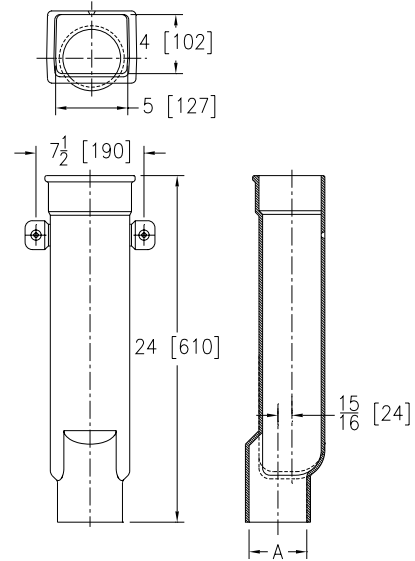

## Z191 5" X 4" X 24" DOWNSPOUT BOOT

### ENGINEERING SPECIFICATION

Zurn Z191 5" x 4" x 24" downspout boot features Dura-Coated cast iron body and strap with 1/4" diameter cast holes for flat-head bolts.

Product Designation	Dimensions in inches [mm]		Approximate Weight lb [kg]
	Size	A	
-24	5 [127] x 4 [102] x 24 [610]	4 [102]	30 [14]

PREFIXES	DESCRIPTION	A PIPE SIZE	LIST PRICE
Z191*	D.C.C.I. Body	4"	1,314.00
<b>OUTLETS (SPECIFY PIPE SIZE IN INCHES AND TYPE OF OUTLET)</b>			
<b>OUTLET TYPE</b>		<b>OUTLET DESIGNATION (PIPE SIZE/OUTLET TYPE)</b>	<b>ADD</b>
NH	No-Hub	4NH	N/C
<b>SUFFIXES</b>			<b>ADD</b>
-CA	Cleanout Access with Plug		678.00
-G	Galvanized Cast Iron		972.00
<b>BEST SELLERS</b>			<b>LIST PRICE</b>
Z191-24			1,314.00
Z191-24-CA			1,992.00
Z191-24-G			2,286.00

### ENGINEERING SPECIFICATION

Zurn Z191-RD 4" x 18" downspout boot features Dura-Coated cast iron body, round inlet and outlet, and strap with 1/4" diameter cast holes for flat-head bolts.

Product Designation	Dimensions in inches [mm]		Approximate Weight lb [kg]
	Size	A	
-18	4 [102] x 18 [457]	4 [102]	20 [9]